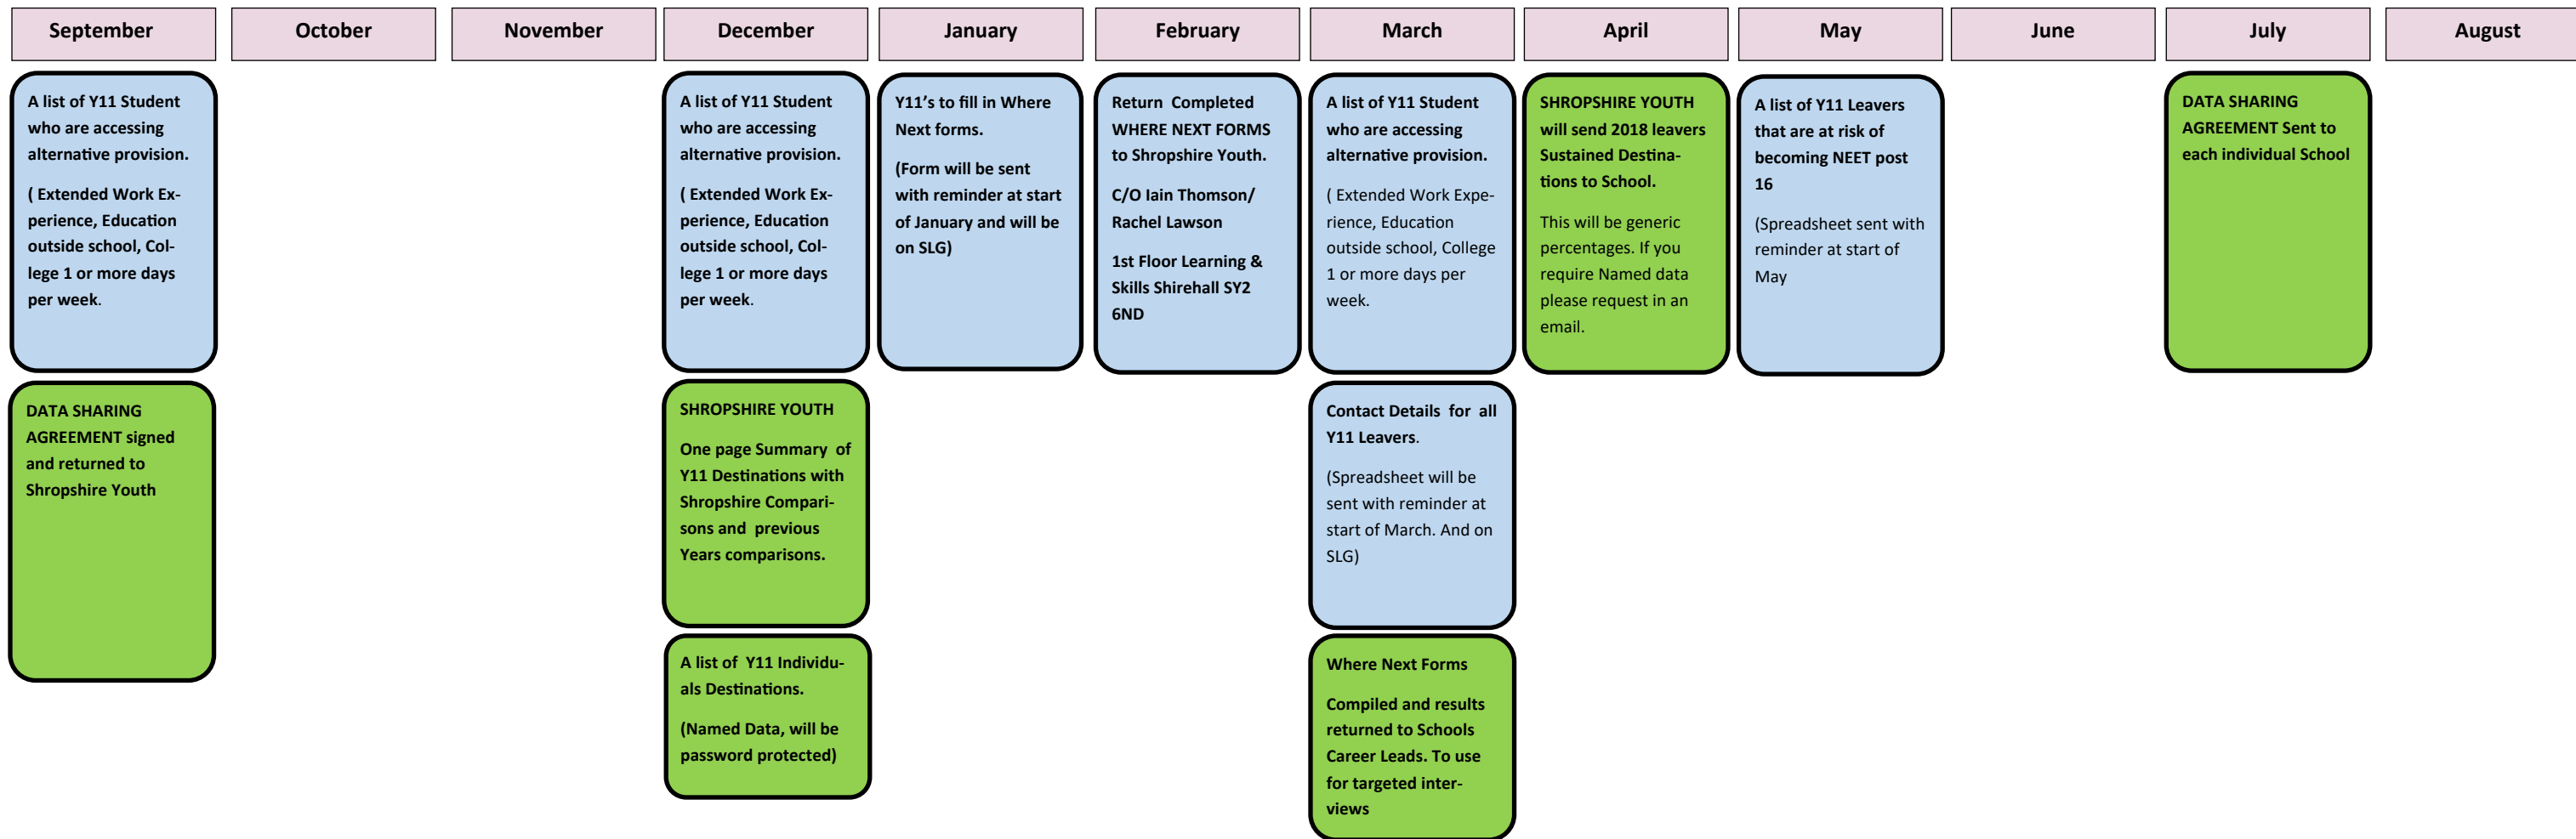

Shropshire Youth and 11-16 Schools DSA flow chart, important dates and returns

Monthly Data>Returns from Schools + the Data Shropshire Youth will return to Schools

Additional Tasks for Schools with Sixth Form