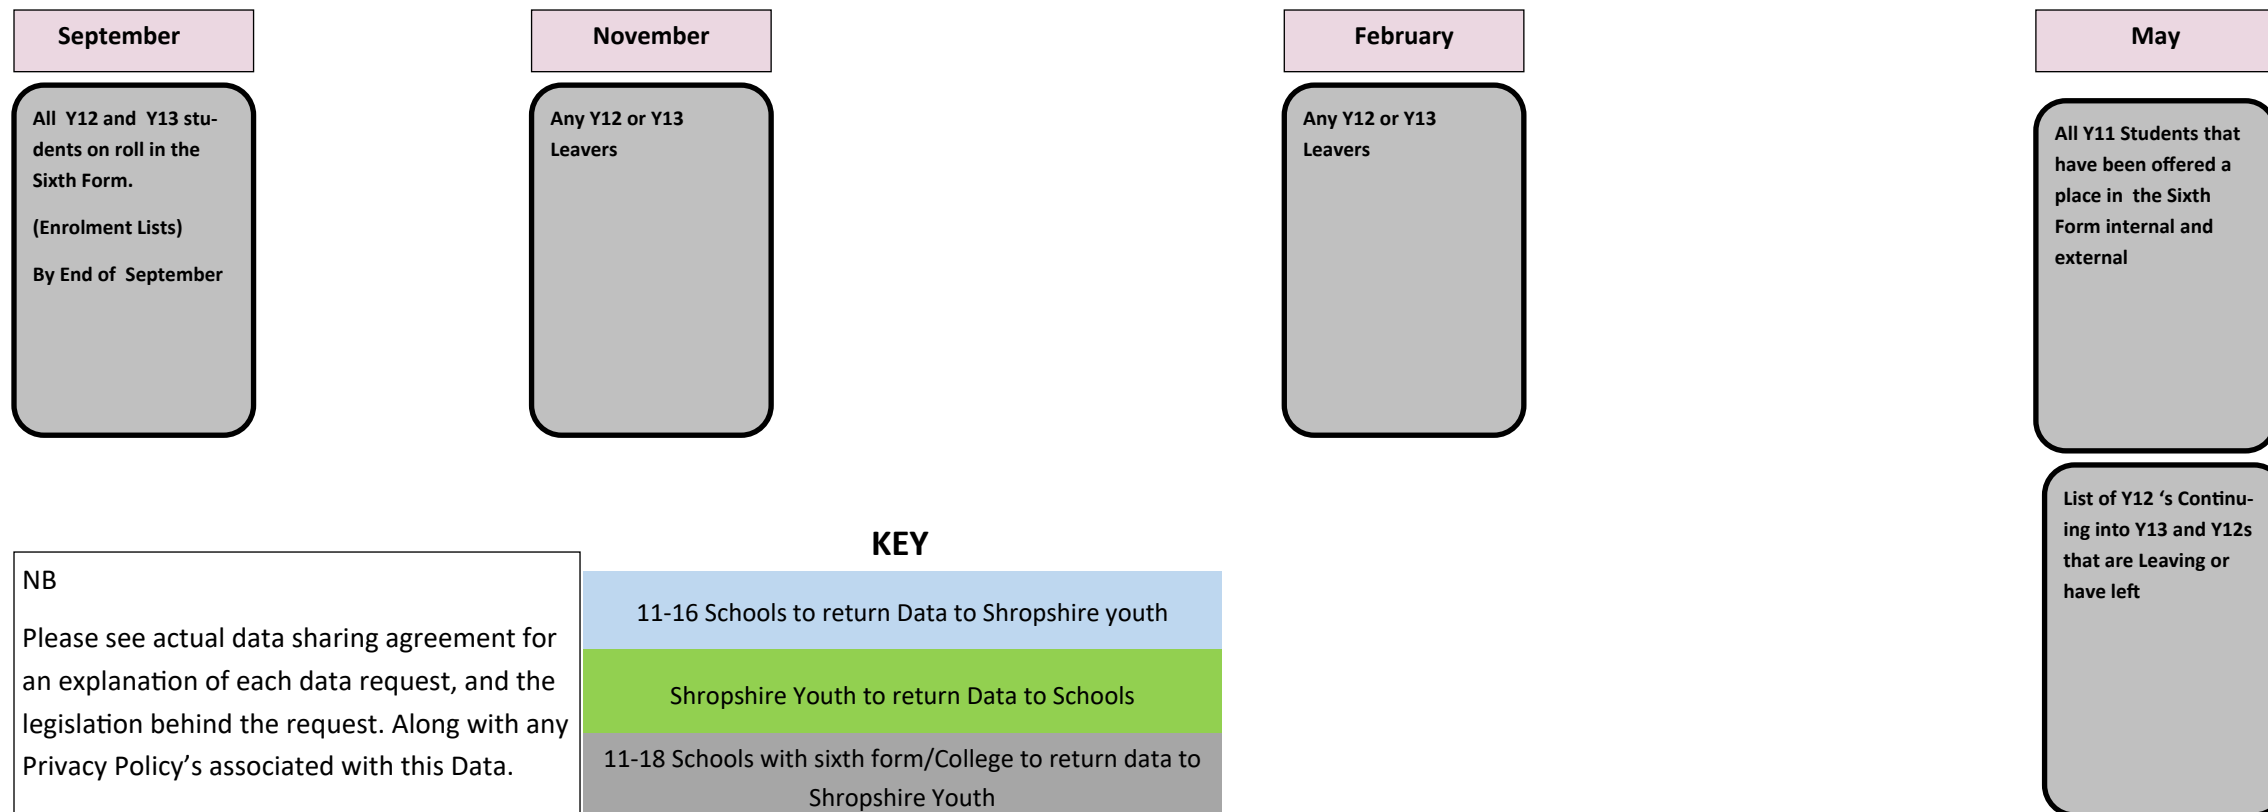

Shropshire Youth and 11-16 Schools DSA flow chart, important dates and returns

Monthly Data>Returns from Schools + the Data Shropshire Youth will return to Schools

Additional Tasks for Schools with Sixth Form